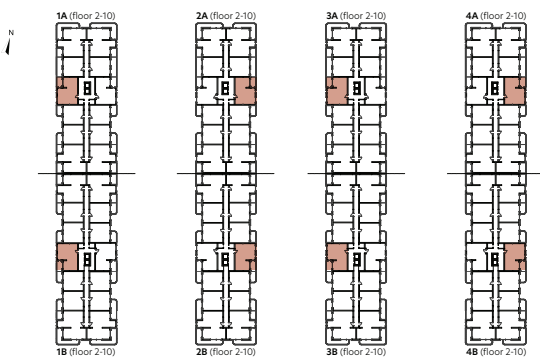

1-Bedroom Apartment

type 2H

1. Living room	18,06 m ²
2. Kitchen	10,89 m ²
3. Bedroom	13,90 m ²
4. Bathroom	4,62 m ²
5. Hallway	6,83 m ²
Usable Area	54,30 m²
6. Balcony	6,34 m ²
Total Usable Area	60,64 m²
Built Area	68,57 m²