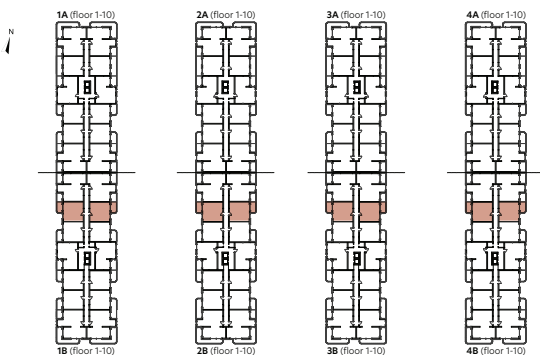

Double Studio

type 2B

1. Living room + Kitchen	38,79 m ²
2. Bathroom	4,62 m ²
3. Hallway	2,12 m ²
Usable Area	45,53 m²
4. Balcony	7,20 m ²
Total Usable Area	52,73 m²
Built Area	55,65 m ²