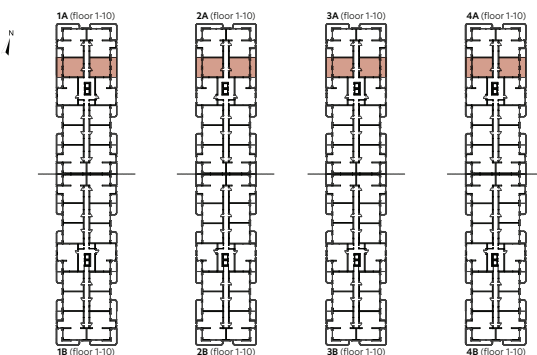

Double Studio

type 2A plus

1. Living room + Kitchen	36,85 m ²
2. Bathroom	4,63 m ²
3. Hallway	2,09 m ²
Usable Area	43,57 m²
4. Balcony	12,63 m ²
Total Usable Area	56,20 m²
Built Area	53,36 m ²