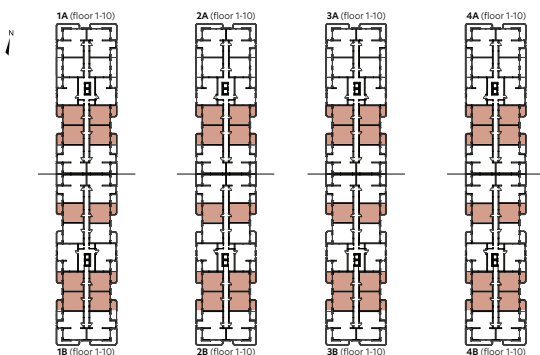

Double Studio

type 2A

1. Living room + Kitchen	36,85 m ²
2. Bathroom	4,63 m ²
3. Hallway	2,09 m ²
Usable Area	43,57 m²
4. Balcony	7,02 m ²
Total Usable Area	50,59 m²
Built Area	53,17 m ²